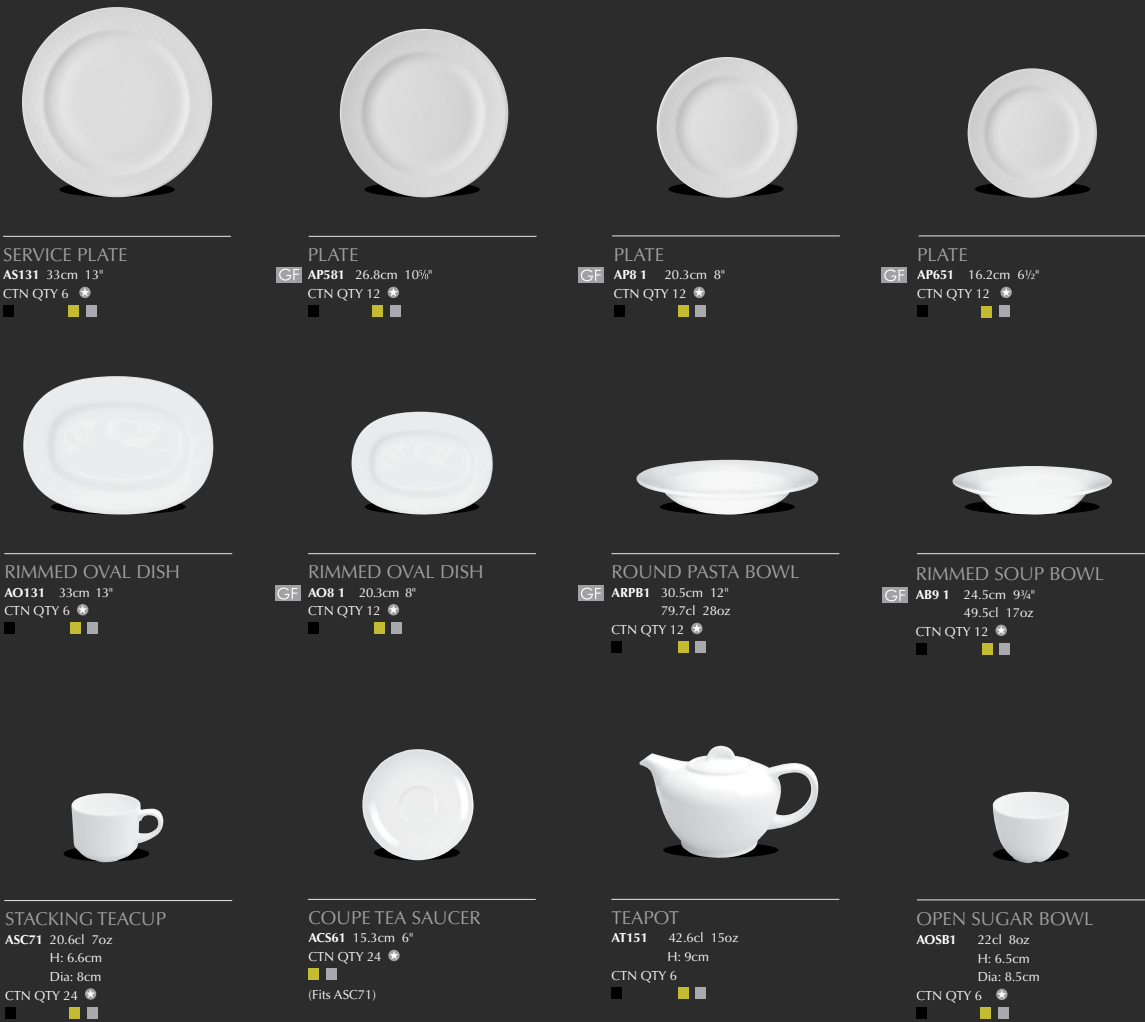

SERVICE PLATE
AST131 33cm 13"
CTN QTY 6

PLATE
AP581 26.8cm 10 5/8"
CTN QTY 12

PLATE
APB1 20.3cm 8"
CTN QTY 12

PLATE
AP651 16.2cm 6 1/2"
CTN QTY 12

RIMMED OVAL DISH
AO131 33cm 13"
CTN QTY 6

RIMMED OVAL DISH
AO81 20.3cm 8"
CTN QTY 12

ROUND PASTA BOWL
ARPB1 30.5cm 12"
79.7cl 28oz
CTN QTY 12

RIMMED SOUP BOWL
AB91 24.5cm 9 5/8"
49.5cl 17oz
CTN QTY 12

STACKING TEACUP
ASC71 20.6cl 7oz
H: 6.6cm
Dia: 8cm
CTN QTY 24

COUPE TEA SAUCER
ACS61 15.3cm 6"
CTN QTY 24
(Fits ASC71)

TEAPOT
AT151 42.6cl 15oz
H: 9cm
CTN QTY 6

OPEN SUGAR BOWL
AOSB1 22cl 8oz
H: 6.5cm
Dia: 8.5cm
CTN QTY 6

ALCHEMY® performance fine china

Cook & Serve

Striking & Contemporary

Contemporary cookware designed by British designer Sebastian Conran.

Zeitgenössisches Feinporzellan, entworfen vom britischen Designer Sebastian Conran.

Ustensiles de cuisine contemporains conçus par le designer britannique Sebastian Conran.

Piezas cookware contemporáneas diseñadas por el diseñador británico Sebastian Conran.

Stoviglie contemporanee progettate dal designer britannico Sebastian Conran.